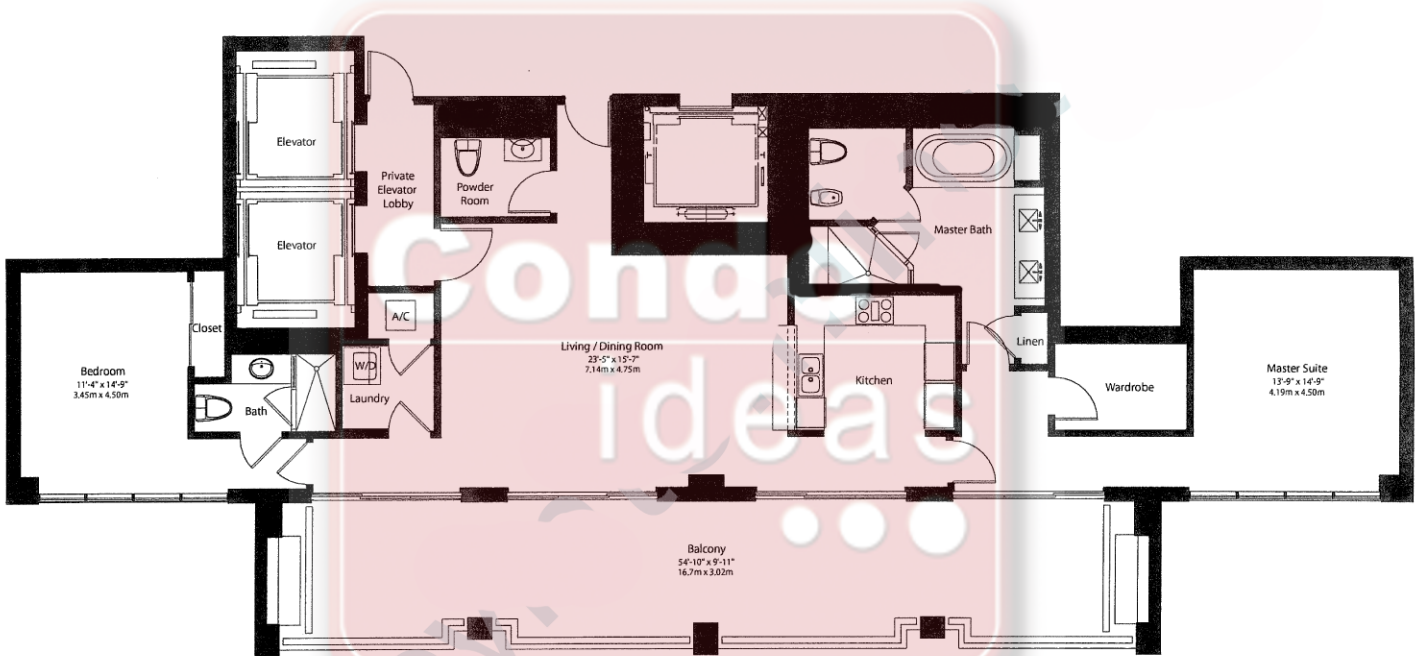

CONTINUUM

 ON SOUTH BEACH

 ON THE OCEAN

RESIDENCE B
LEVELS 33-35

2 BEDROOMS
2 1/2 BATHS

A/C LIVING AREA	1,903 SQ. FT.	176.8 M ²
BALCONY	547 SQ. FT.	50.8 M ²
TOTAL	2,450 SQ. FT.	227.6 M²

Contact: Condoideas.com
 Tel. (305) 428-2439
 Fax. (305) 675-2779
 Email: Info@condoideas.com
 Web www.condoideas.com
 Condoideas.com is an independent service provider
 and is not affiliated with the developer