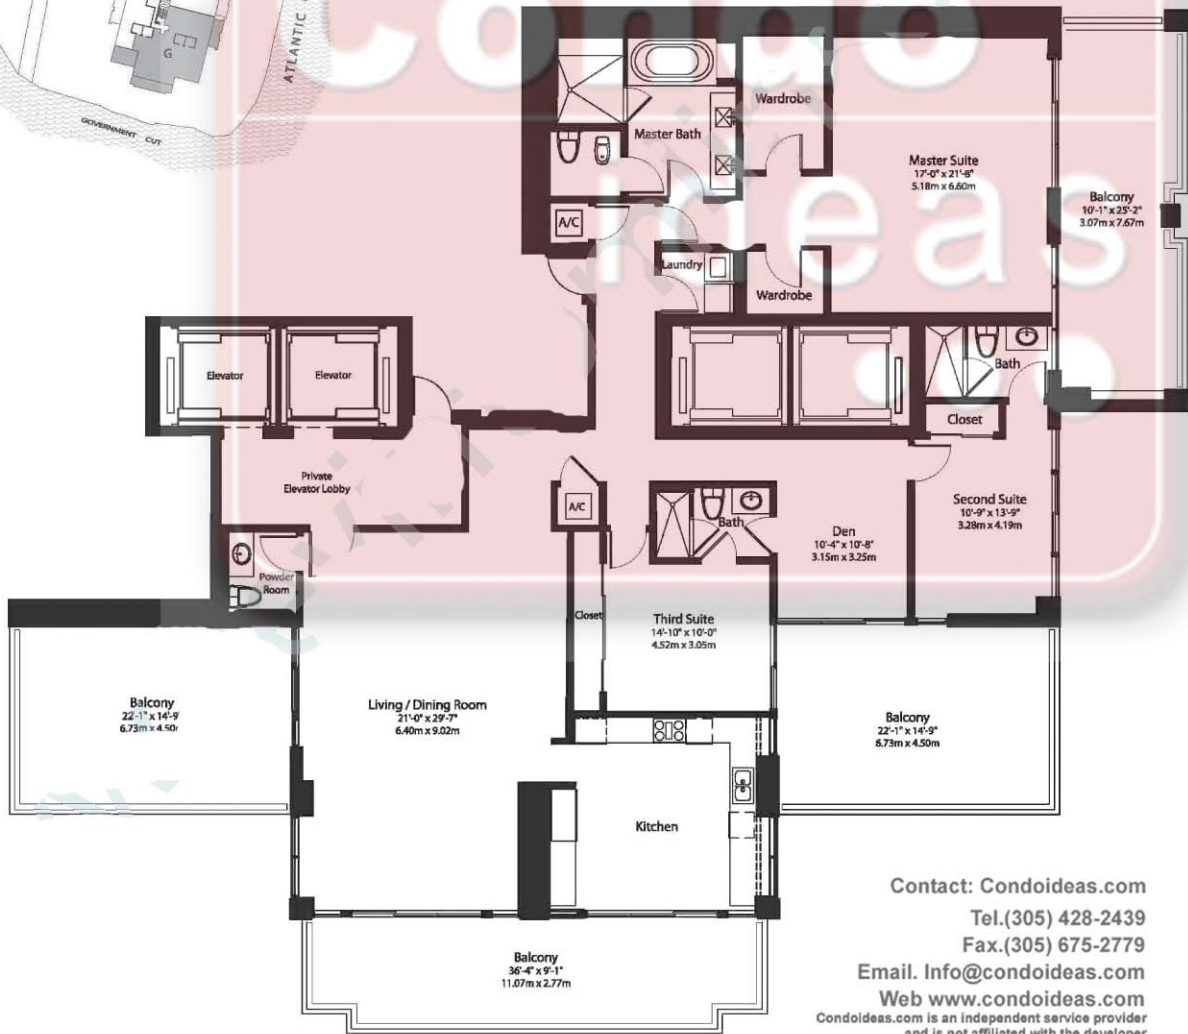

  
**CONTINUUM**  
 ON SOUTH BEACH  
 ON THE OCEAN

RESIDENCE G  
LEVEL 33

3 BEDROOMS W/ DEN  
3 1/2 BATHS

A/C LIVING AREA	3,030 SQ. FT.	281.5 M <sup>2</sup>
BALCONY	1216 SQ. FT.	113.0 M <sup>2</sup>
TOTAL	4,246 SQ. FT.	394.5 M <sup>2</sup>