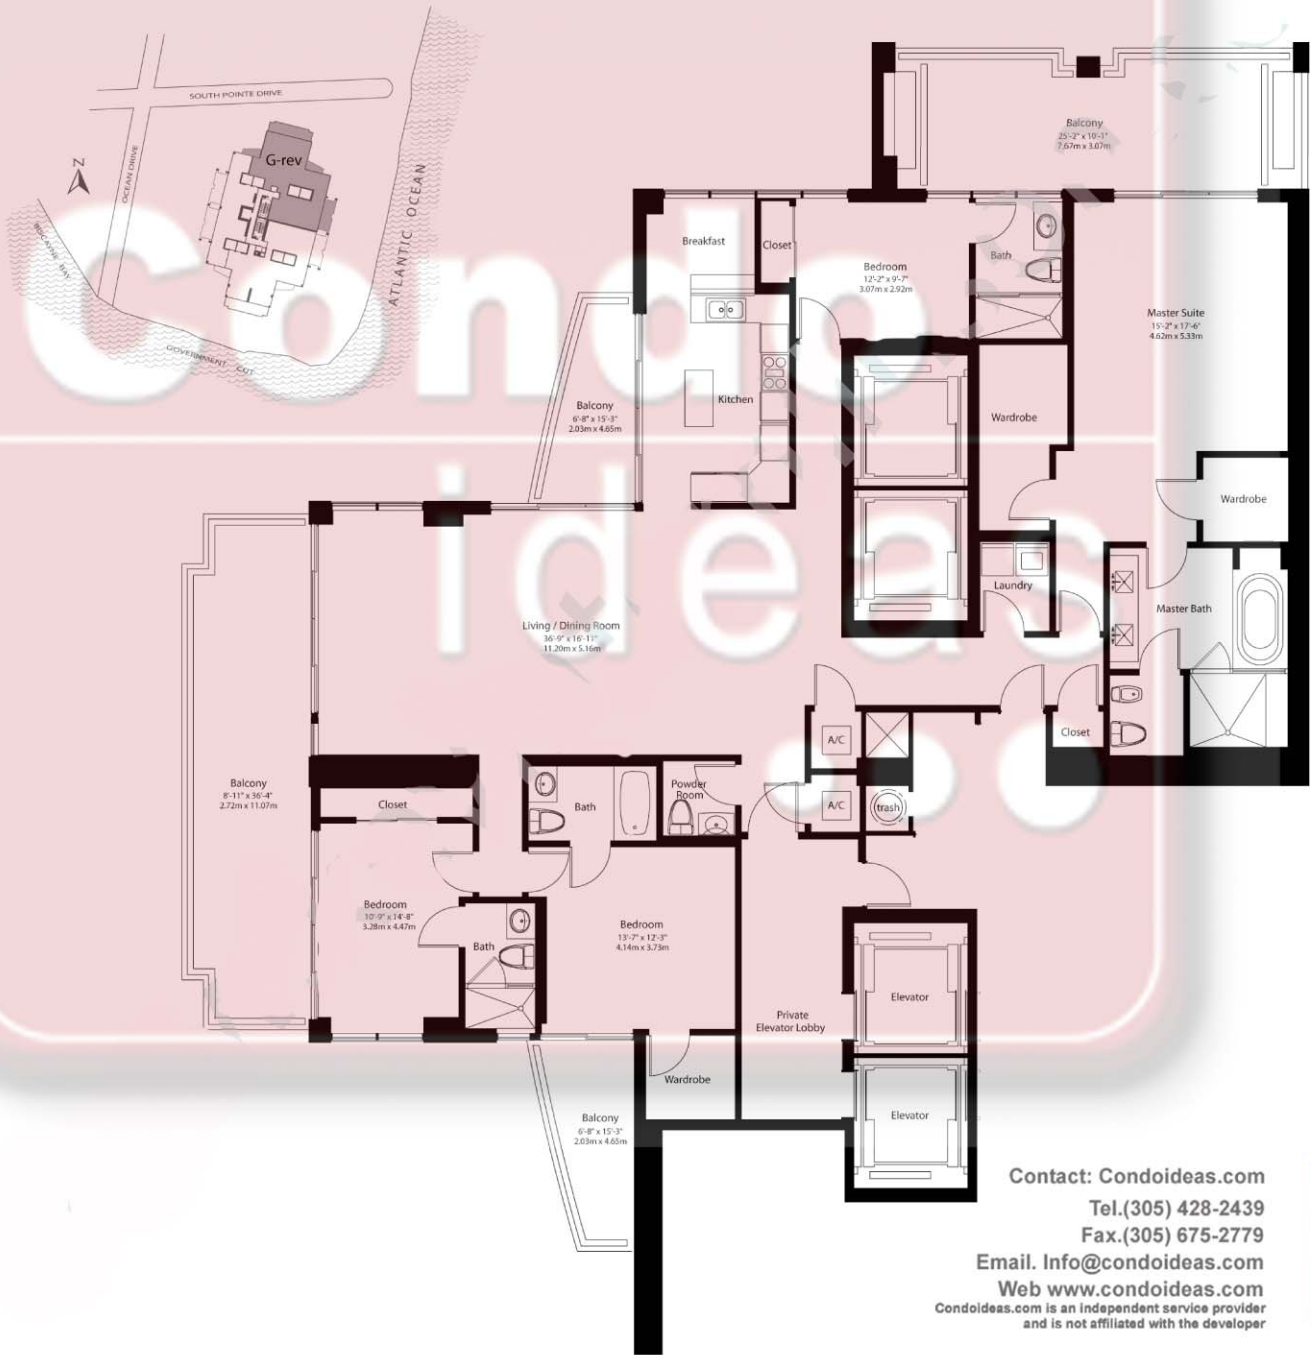

**CONTINUUM**  
ON SOUTH BEACH  
ON THE OCEAN

RESIDENCE G REVERSE  
LEVELS 34-35

4 BEDROOMS  
4 1/2 BATHS

A/C LIVING AREA	3,030 SQ. FT.	281.5 M <sup>2</sup>
BALCONY	764 SQ. FT.	71.0 M <sup>2</sup>
TOTAL	3,794 SQ. FT.	352.5 M <sup>2</sup>