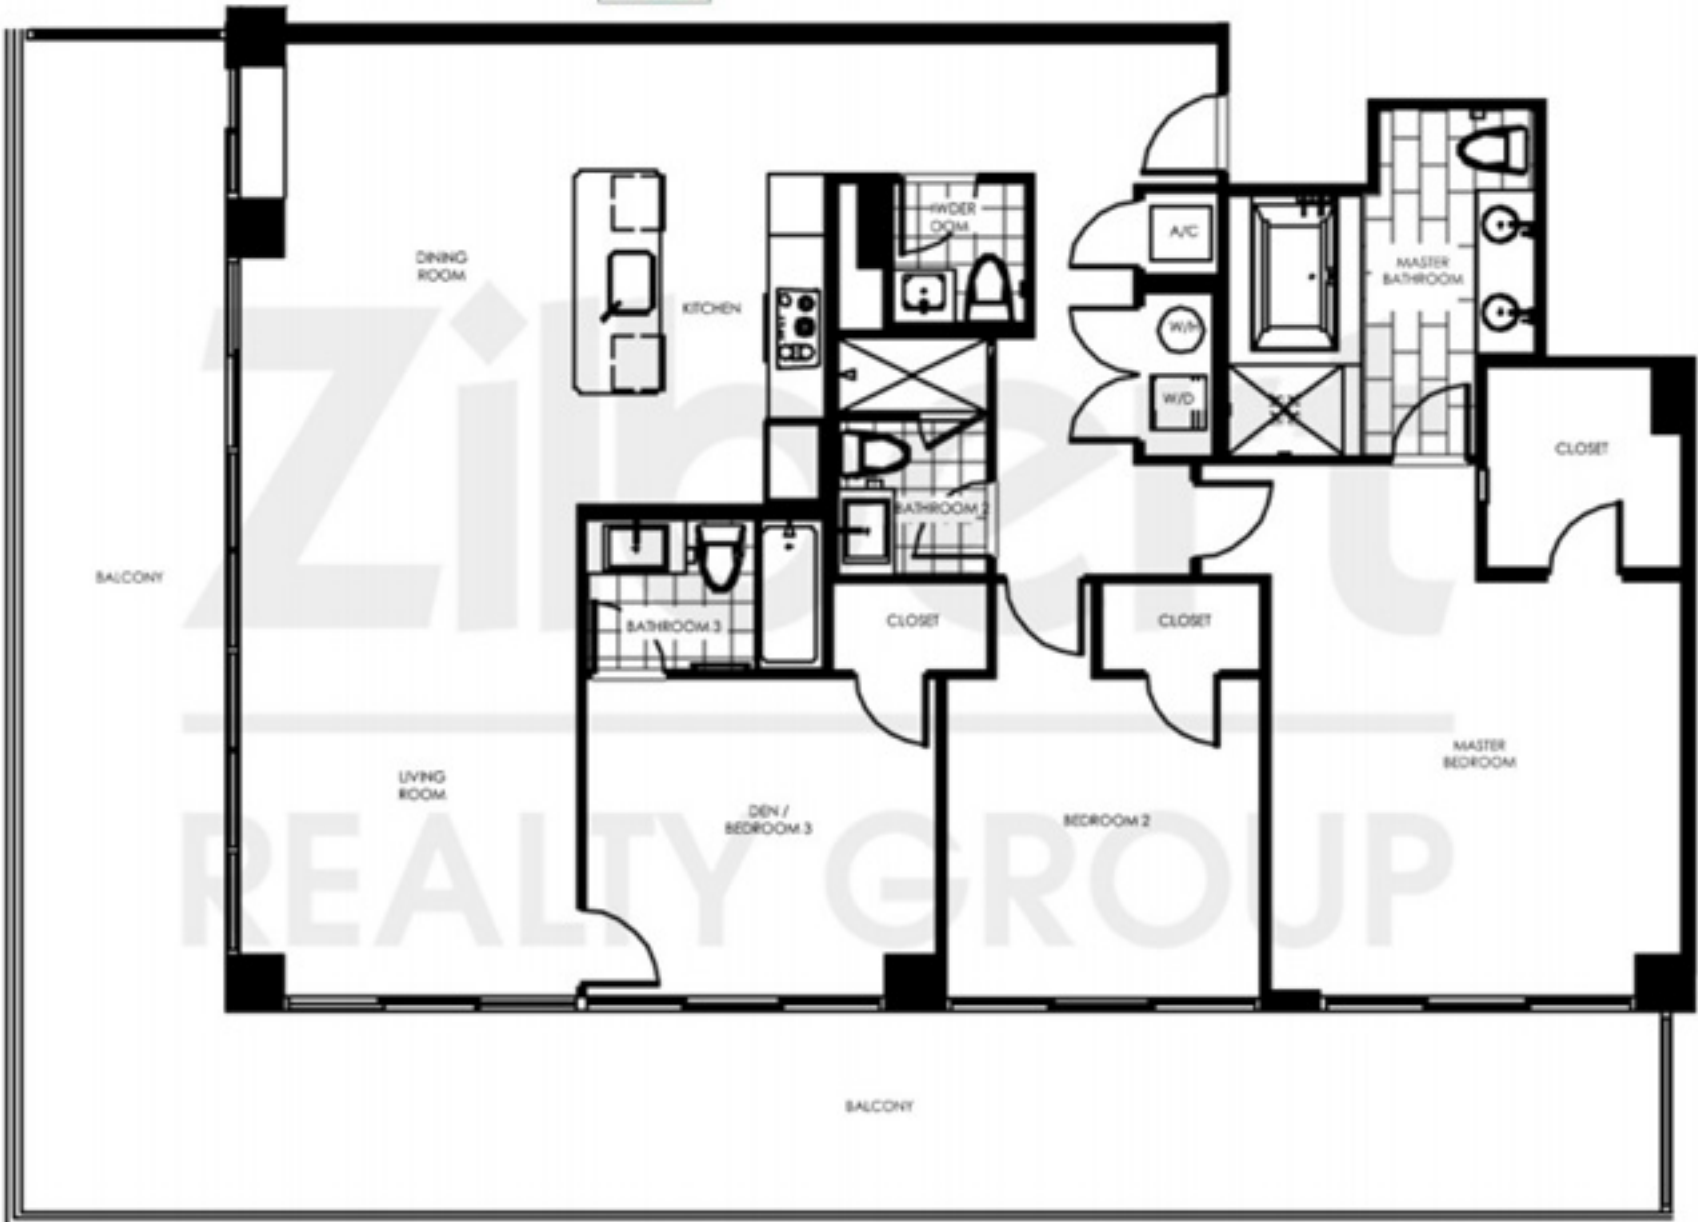

Layout F

Unit F

3 Bedrooms / 3.5 Baths

Living Area: | Terrace Area:

1817 SqFt | 774 SqFt

Contact: Condoideas.com

Tel.(305) 428-2439

Fax.(305) 675-2779