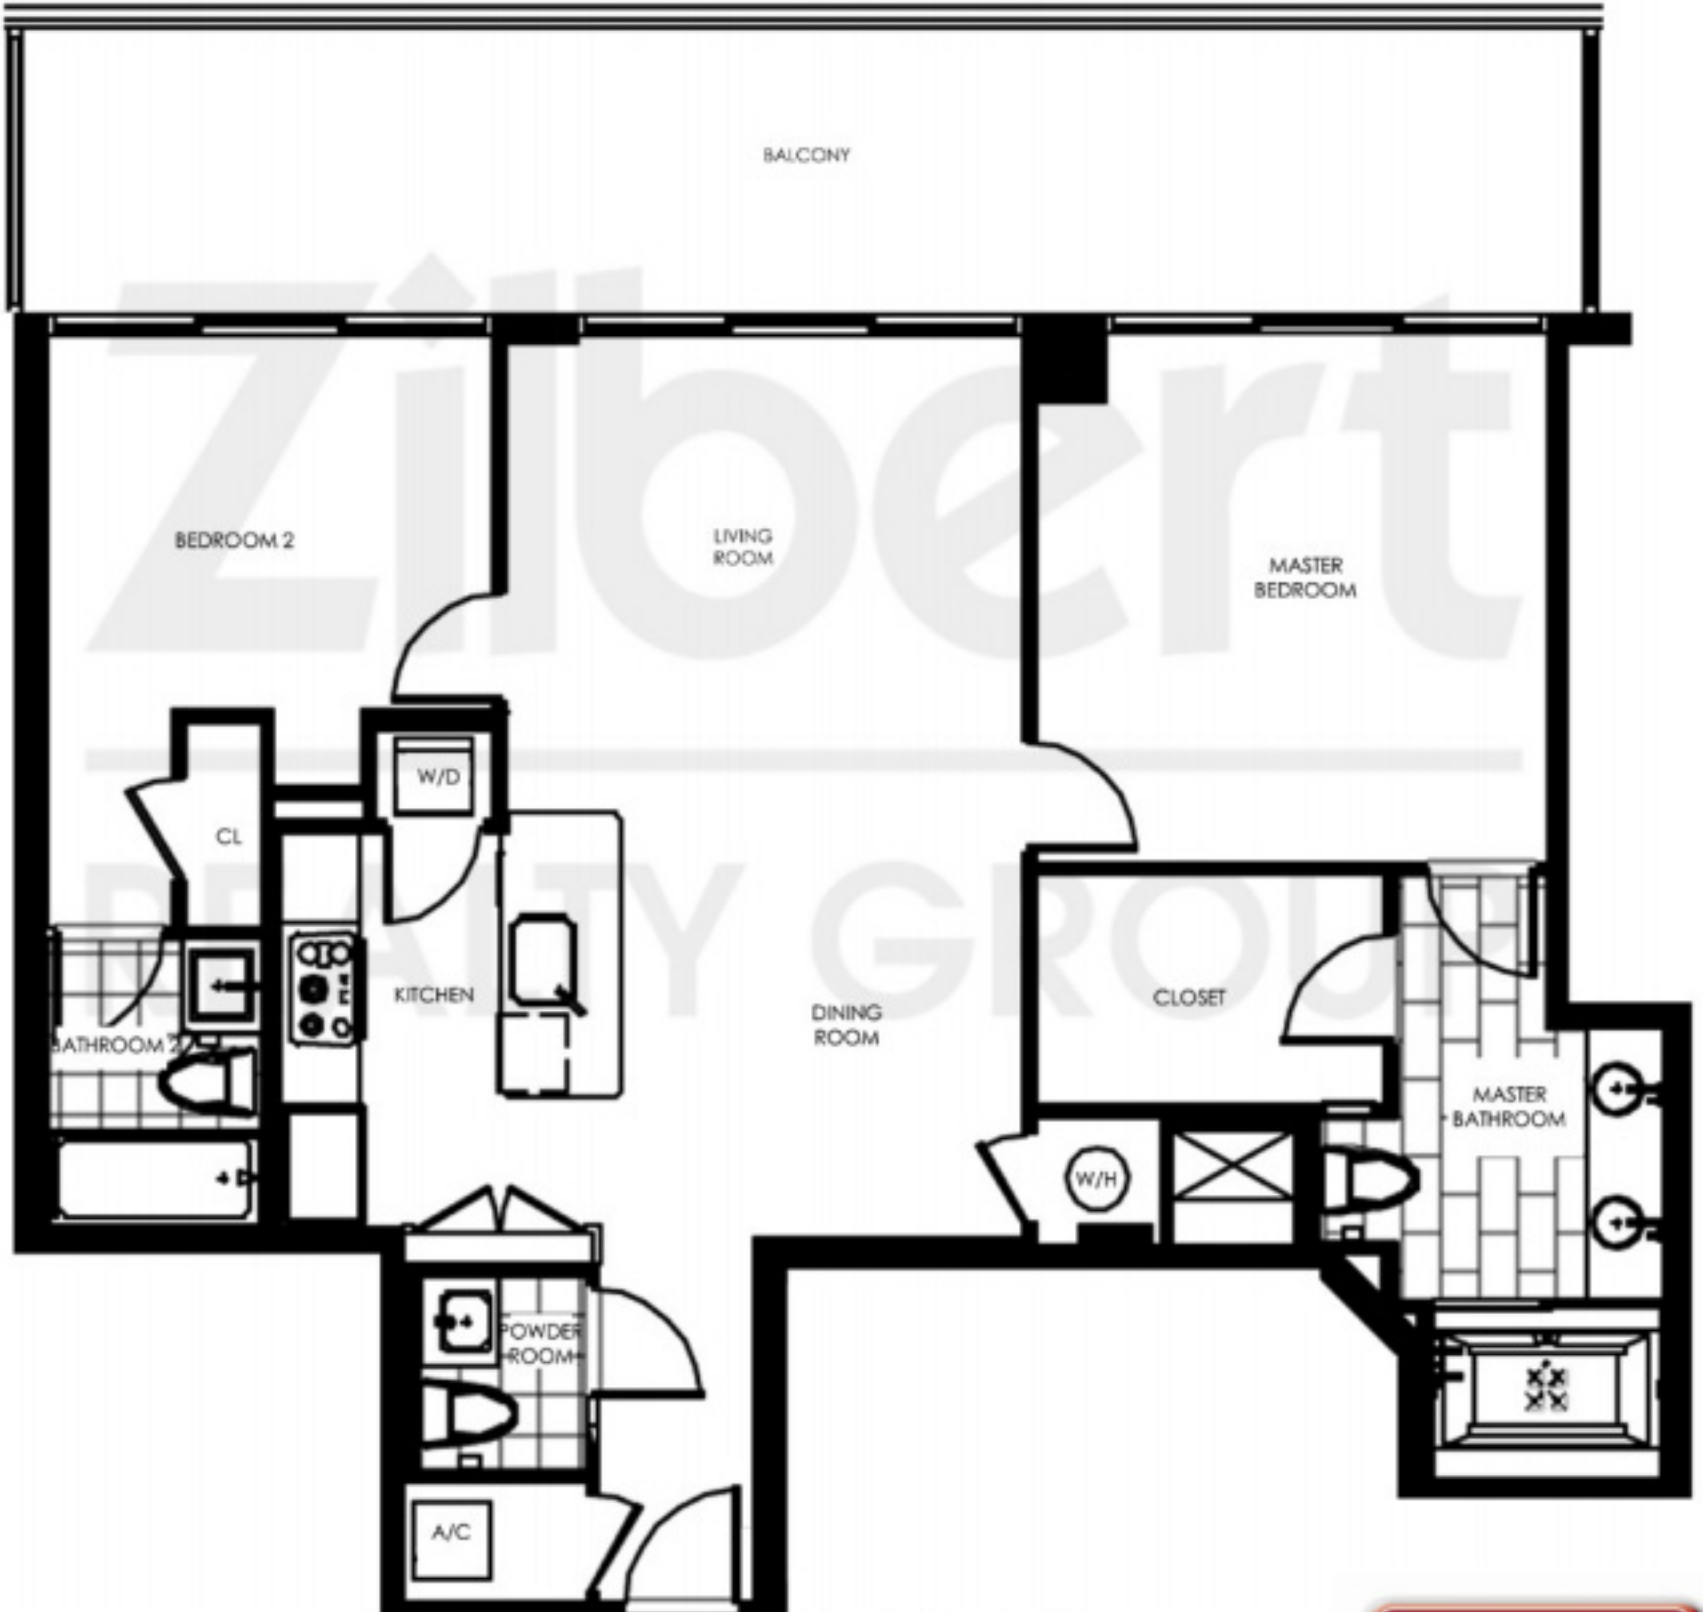

Layout C

Unit C
2 Bedrooms / 2.5 Baths
Living Area: 1148 SqFt | Terrace Area: 328 SqFt

Contact: Condoideas.com
Tel. (305) 428-2439
Fax. (305) 675-2779
Email. Info@condoideas.com