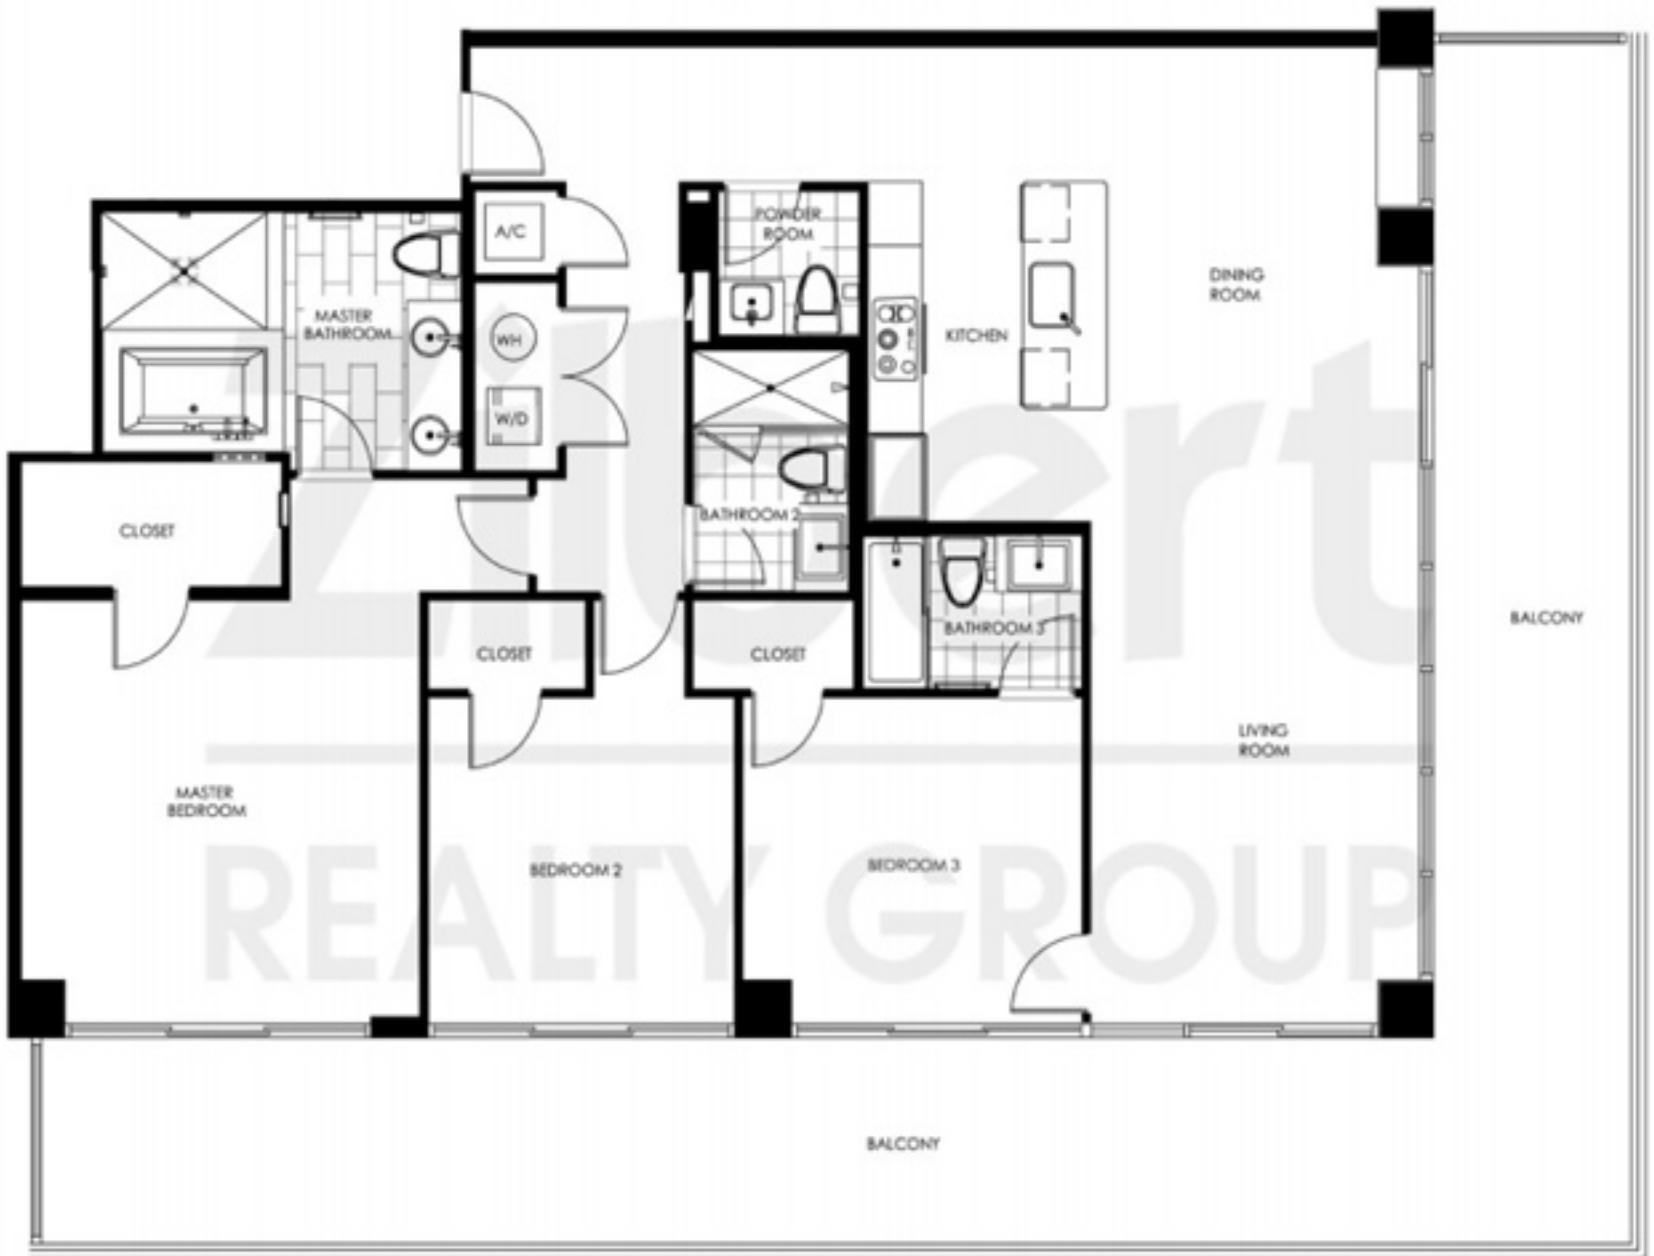

Layout A

Unit A
 3 Bedrooms / 3.5 Baths
 Living Area: Terrace Area:
 1805 SqFt | 774 SqFt

Bathrooms
 Limestone Floors

Contact: Condoideas.com
 Tel.(305) 428-2439
 Fax.(305) 675-2779
 Email. Info@condoideas.com