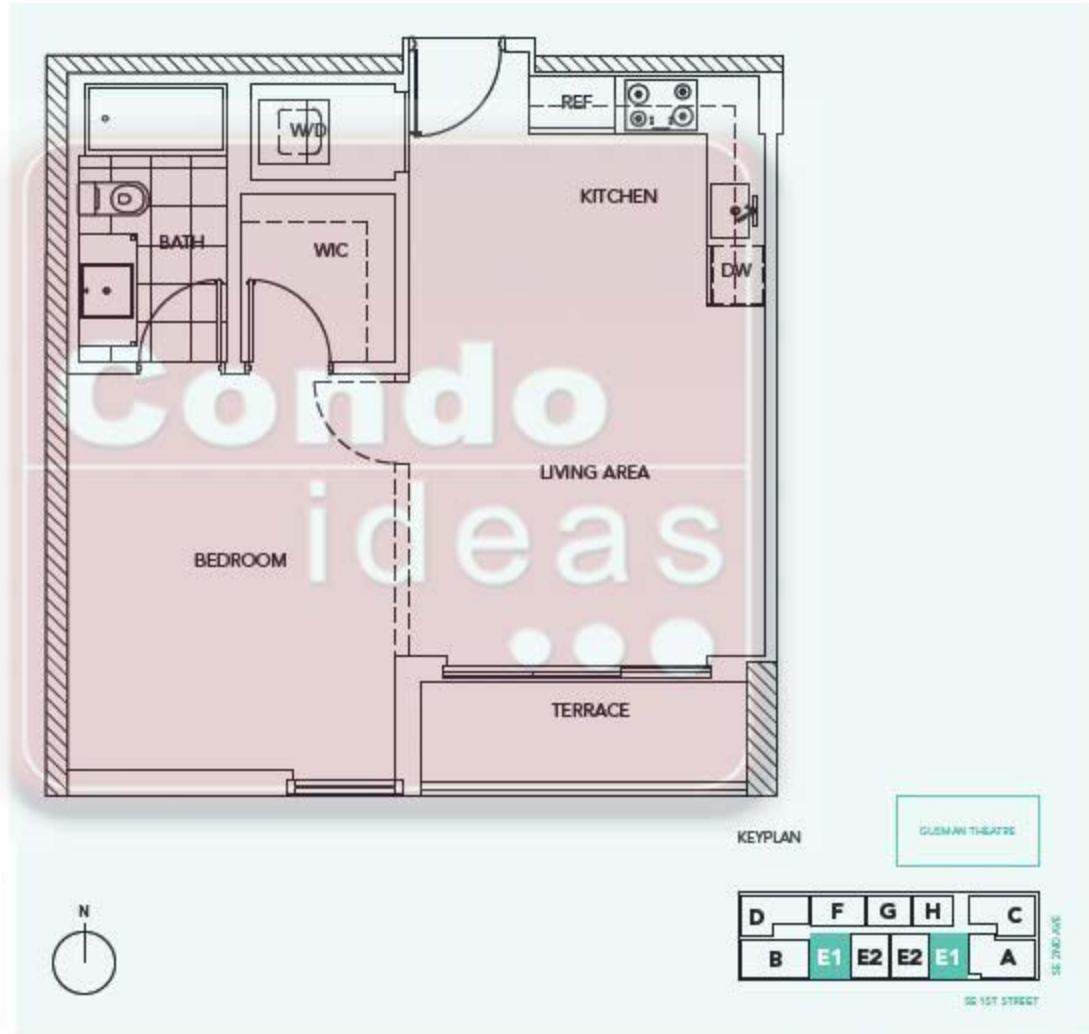

UNIT E1

BEDROOM	1			
BATH	1			
A/C	654 SQ.FT.	60.7	SQ.M.	
TERRACE	49 SQ.FT.	4.5	SQ.M.	
TOTAL	703 SQ.FT.	65.3 SQ.M.		

Contact: Condoideas.com
 Tel.(305) 428-2439
 Fax.(305) 675-2779
 Email. Info@condoideas.com
 Web www.condoideas.com
 Condoideas.com is an independent service provider
 and is not affiliated with the developer