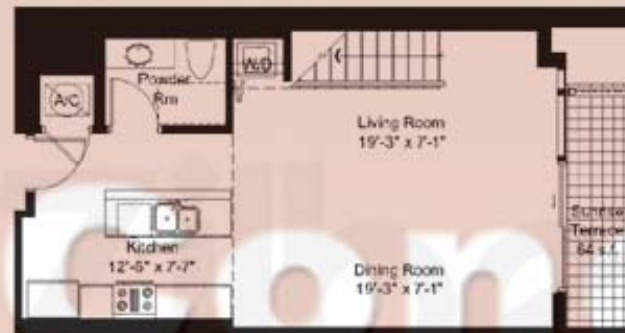

UNIT LOFT-04

1 BEDROOM / 1 1/2 BATH

ENTRY LEVEL S.F.	614 s.f.
MEZZ. LEVEL S.F.	300 s.f.
TERRACE S.F.	64 s.f.
TOTAL S.F.	1,030 s.f.

Biscayne Bay

2nd thru 7th FLOOR (PARKING / LOFT)