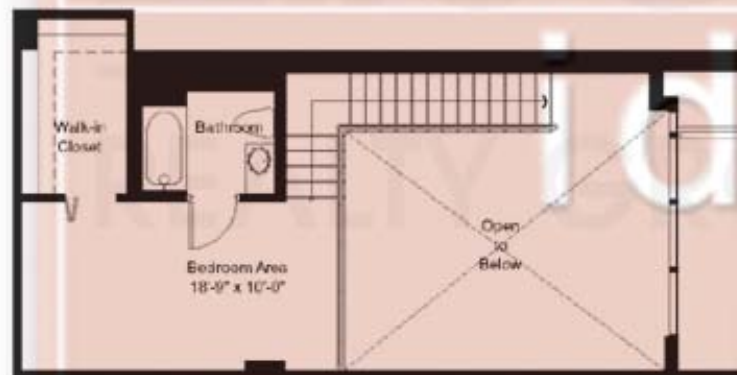

UNIT LOFT-04

1 BEDROOM / 1 1/2 BATH

ENTRY LEVEL S.F.	614 s.f.
MEZZ. LEVEL S.F.	300 s.f.
TERRACE S.F.	64 s.f.
TOTAL S.F.	1,030 s.f.

Biscayne Bay

2nd thru 7th FLOOR (PARKING / LOFT)