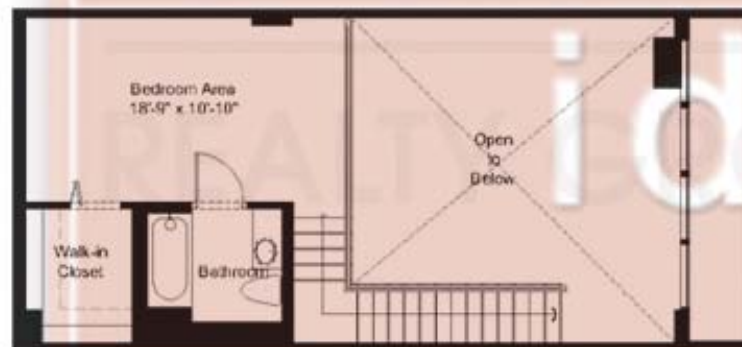

UNIT LOFT-03

1 BEDROOM / 1 1/2 BATH

ENTRY LEVEL S.F.	637 s.f.
MEZZ LEVEL S.F.	359 s.f.
TERRACE S.F.	85 s.f.
TOTAL S.F.	1,081 s.f.

Biscayne Bay

2nd thru 7th FLOOR (PARKING / LOFT)