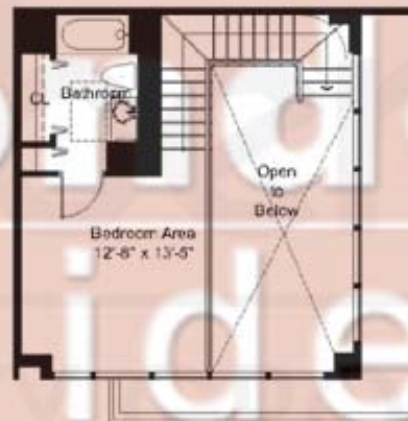

UNIT LOFT-01

1 BEDROOM / 1½ BATH

ENTRY LEVEL S.F.	601 s.f.
MEZZ. LEVEL S.F.	311 s.f.
TERRACE S.F.	174 s.f.
TOTAL S.F.	1,086 s.f.

Biscayne Bay

2nd thru 7th FLOOR (PARKING FLOOR)