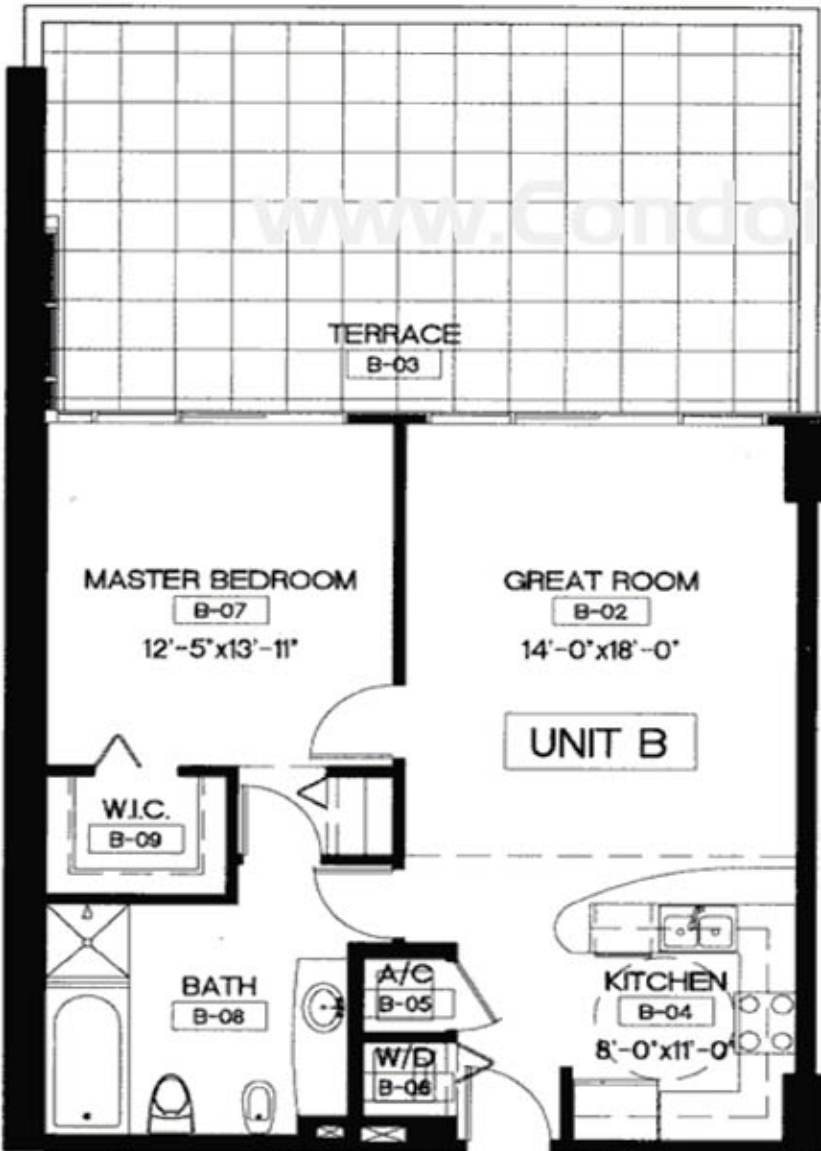

• THE BENTLEY •

BAY

THE BENTLEY BAY

UNIT B

SOUTH TOWER

1 BEDROOM / 1 BATH

FLOOR 5th Thru 15th

UNIT AREA = 836 S.F.

TERRACE = Varies S.F.

TOTAL = Varies S.F.

www.Condoideas.com

Note: All dimensions are approximate. Plans, materials and specifications are subject to architectural, structural and other revisions at the sole discretion of the developer, builder or architect, or as may be required by law. Floor plans shown are not any particular scale. Oral representations cannot be relied upon as correctly stating representations of the developer. For Correct representations make reference to the documents required by section 718.503, Florida Statutes, to be furnished by a developer to a buyer. 