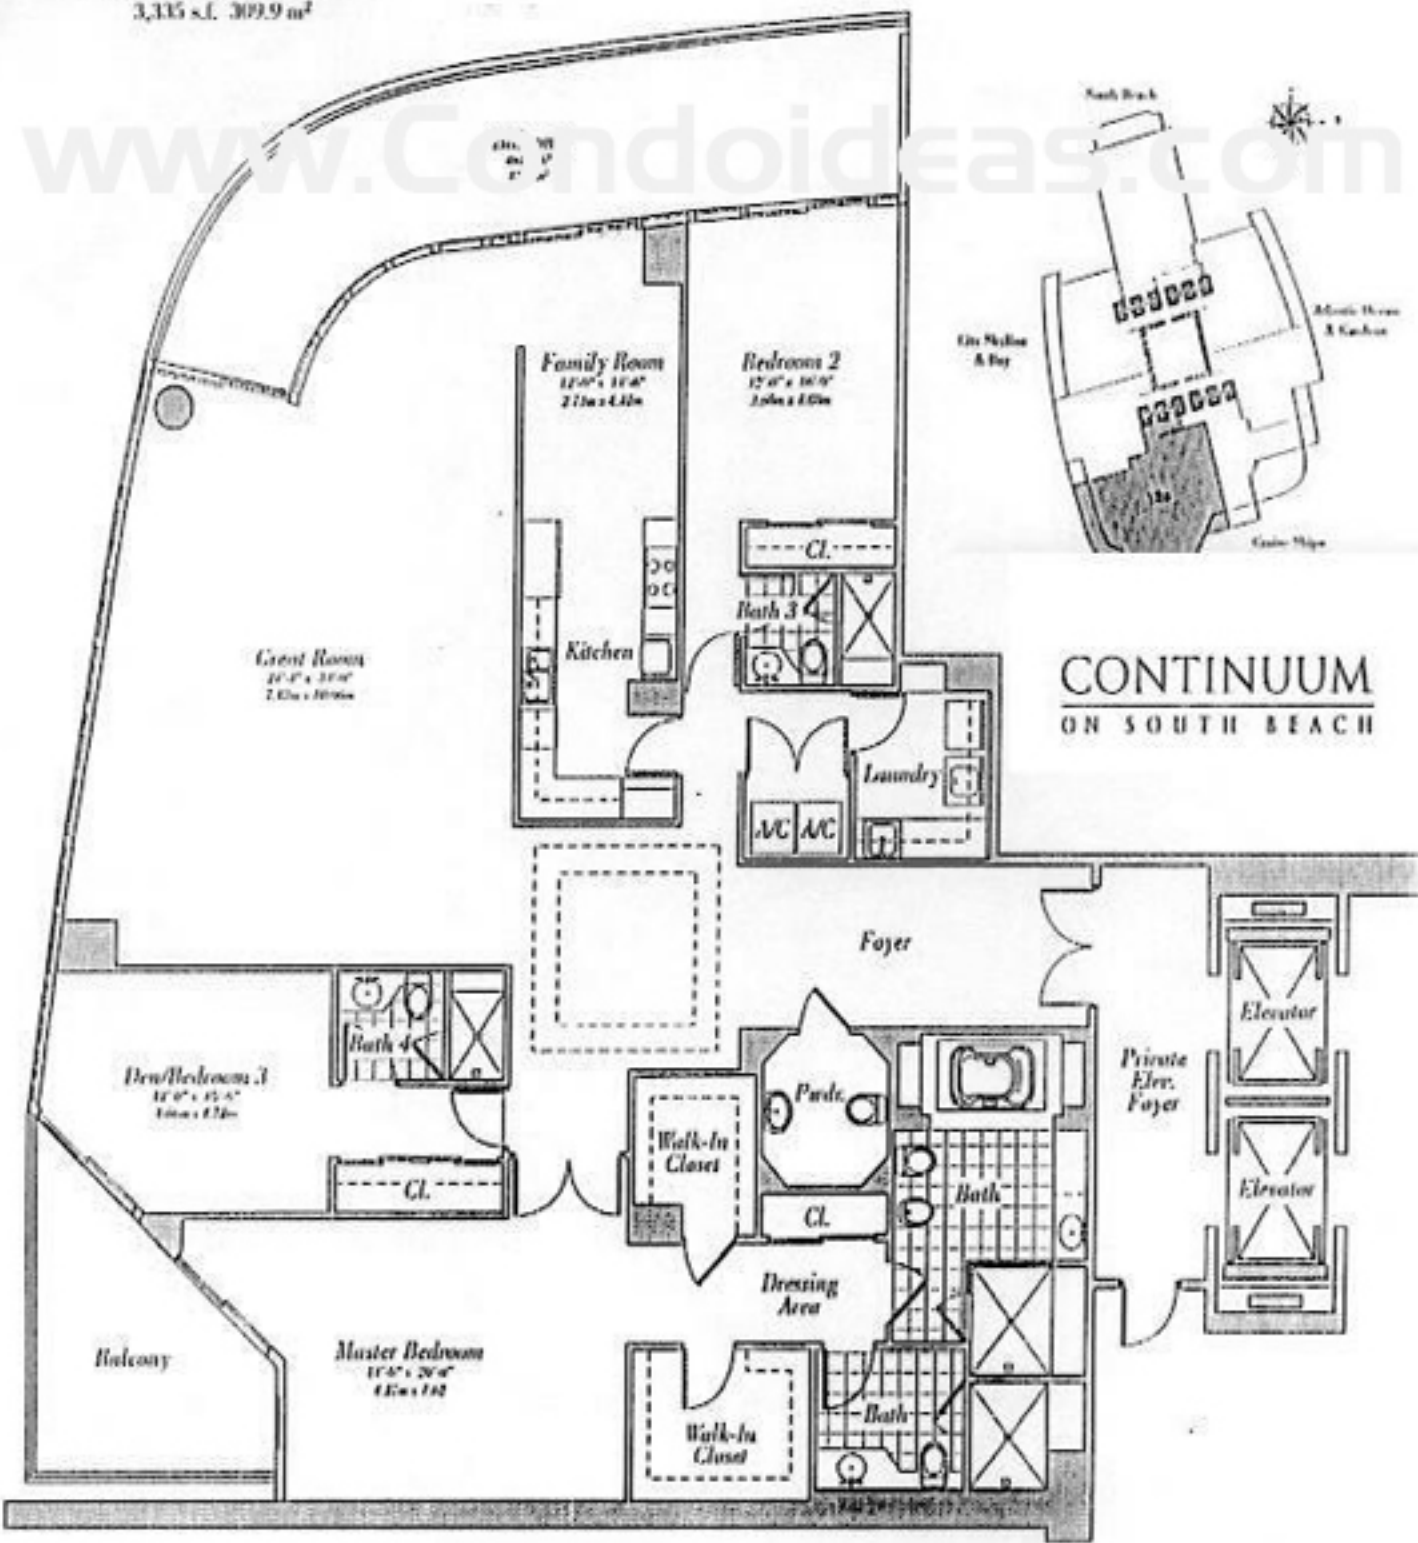

Residence 13a

Floors 36-39

3 Bedrooms, 4 Bath, Foyer Room
3,335 s.f. 309.9 m²

CONTINUUM
ON SOUTH BEACH

Contact: Condoideas.com
Tel. (305) 428-2439
Fax. (305) 675-8327
Email. info@condoideas.com
Web. www.condoideas.com