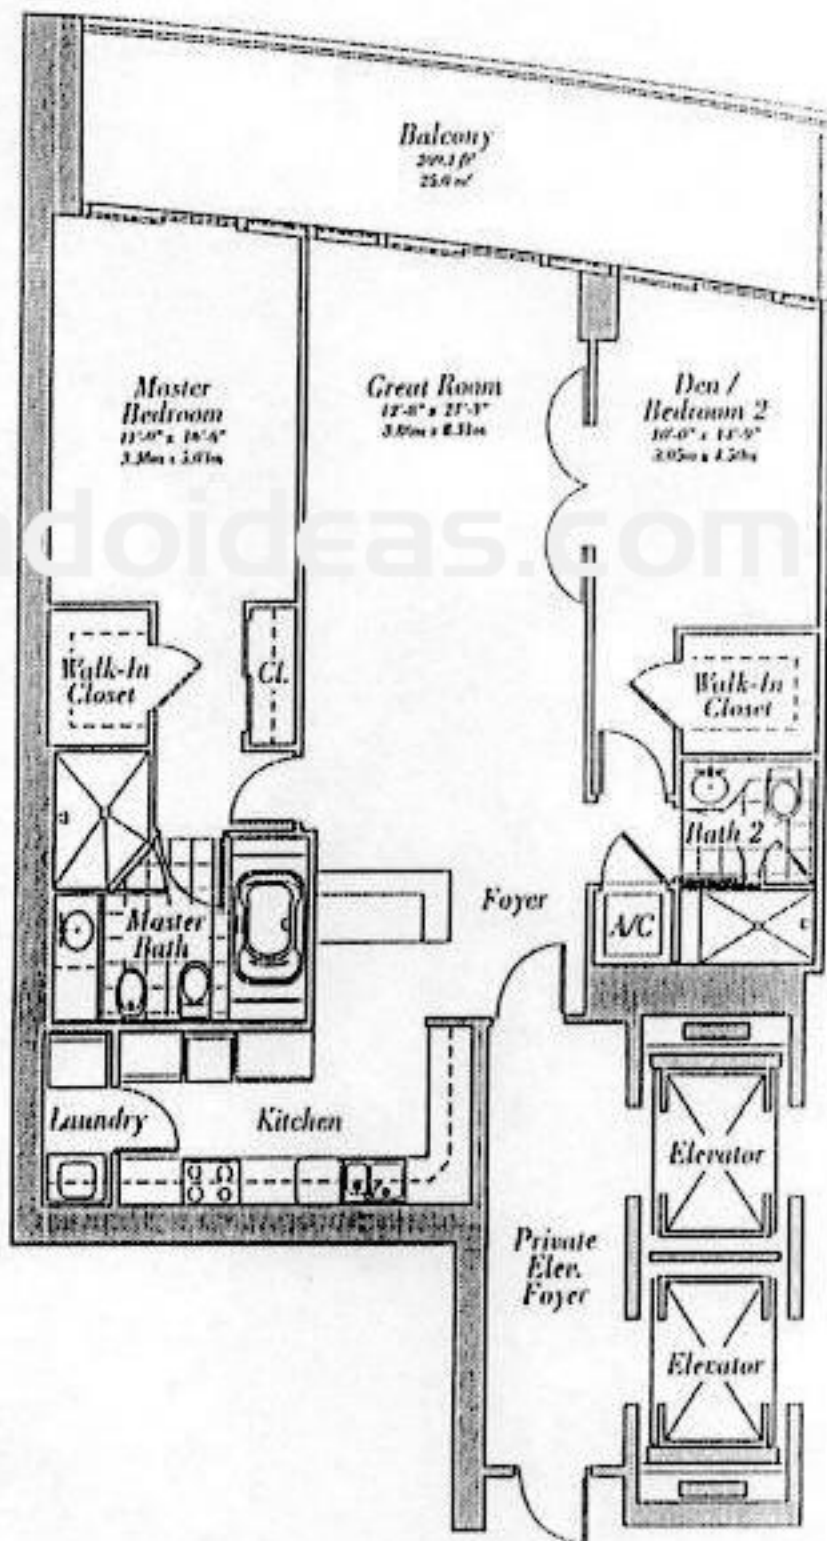

Residence 11

Floor 30

1 Bedroom, Den, 2 Bath

1,438 s.f. 133.6 m²

CONTINUUM
ON SOUTH BEACH

Contact: Condoideas.com

Tel. (305) 428-2439

Fax. (305) 675-8327