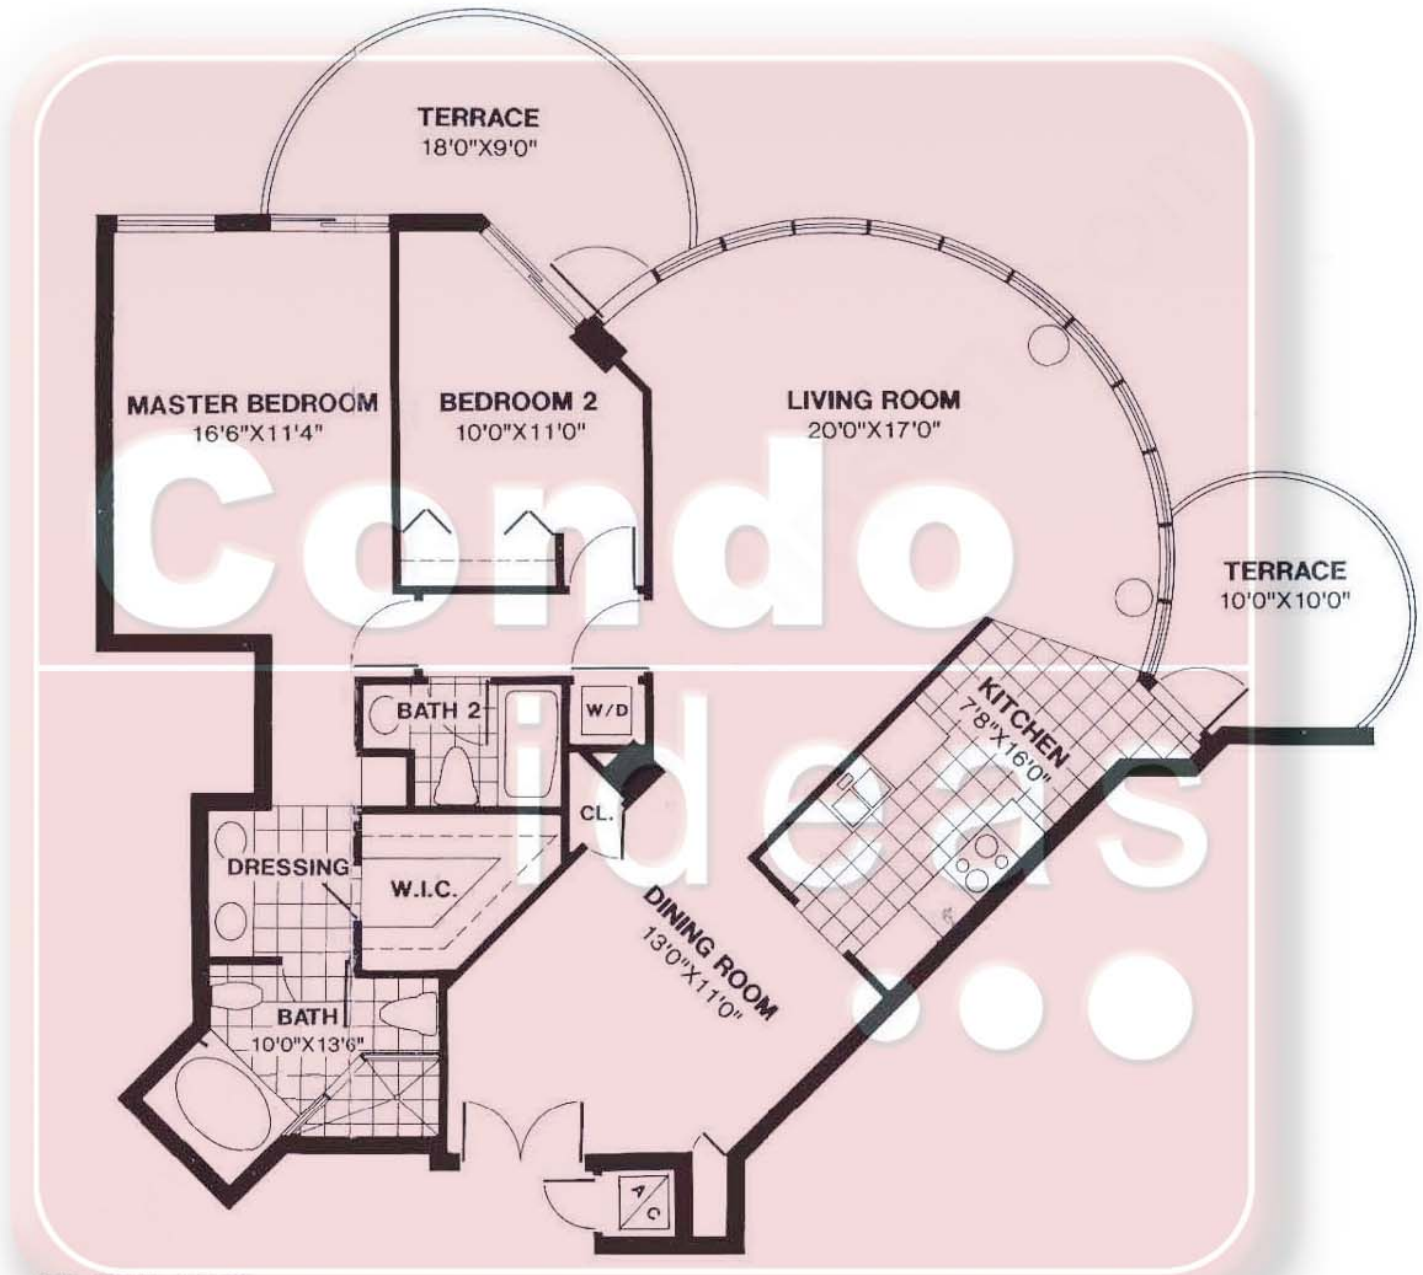

# La Gorce Palace

EMERALD

Corner – 2 bedroom / 2 bath

Contact: Condoideas.com

Tel.(305) 428-2439

Fax.(305) 675-2779

Email. Info@condoideas.com

Web www.condoideas.com