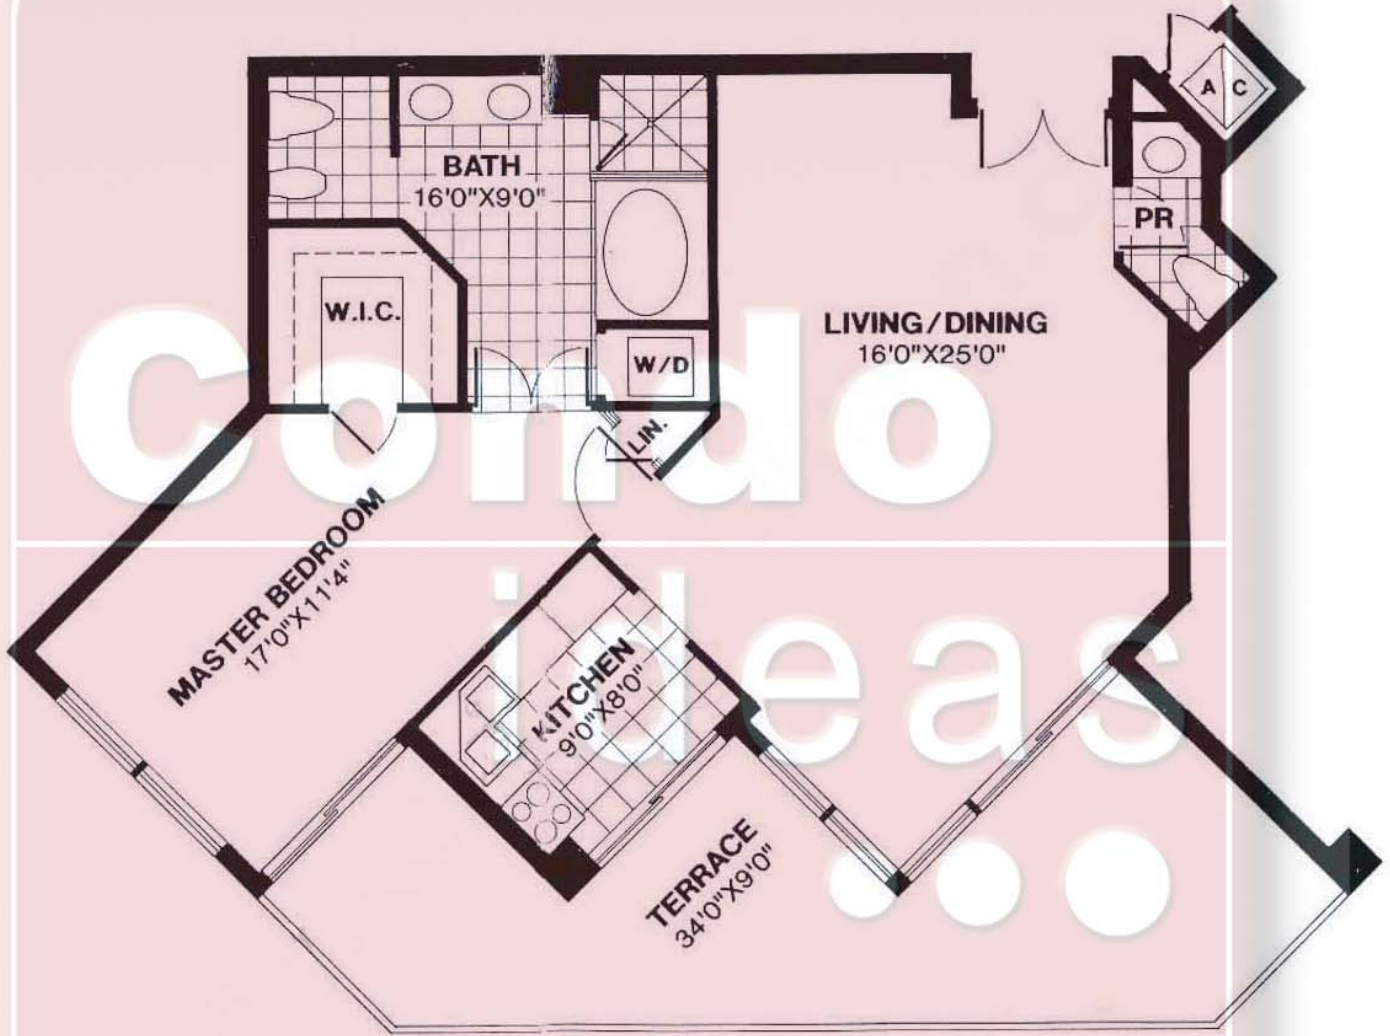

La Gorce Palace

RUBY

1 bedroom / 1 1/2 bath

Contact: Condoideas.com

Tel.(305) 428-2439

Fax.(305) 675-2779

Email. Info@condoideas.com

Web www.condoideas.com